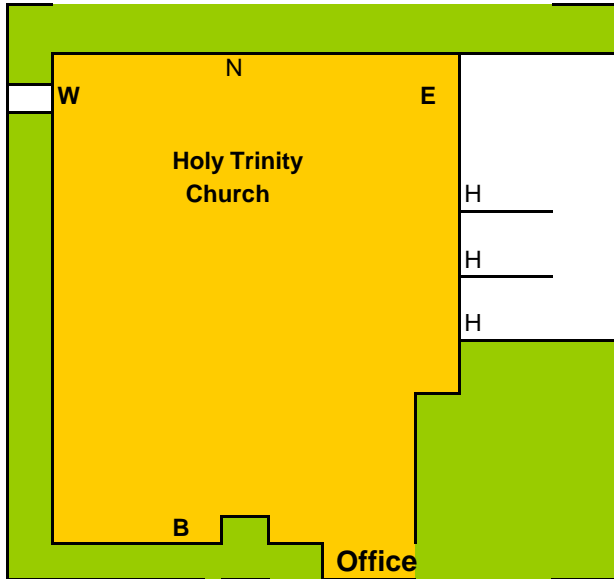

(Map Not Drawn to Scale)

PIUS  
PARKING  
LOT

N

PIUS  
PARKING  
LOT

# 2018/2019 Student Parking

E  
L  
D  
N  
D  
R

(Crosswalk)

A STREET

Un-numbered Spots CHURCH PARKING

14	13	12	11	10	9	8	7	6	5	4	3	2	1
N	N	N	N	N	N	N	N	N	N	N	N	N	N

EAST PARKING LOT

14	13	12	11	10	9	8	7	6	5	4	3	2	1
S	S	S	S	S	S	S	S	S	S	S	S	S	S

MAP NOT DRAWN TO SCALE

First Choice: Lot: \_\_\_\_\_ Spot: \_\_\_\_\_  
 Second Choice: Lot: \_\_\_\_\_ Spot: \_\_\_\_\_  
 Third Choice: Lot: \_\_\_\_\_ Spot: \_\_\_\_\_