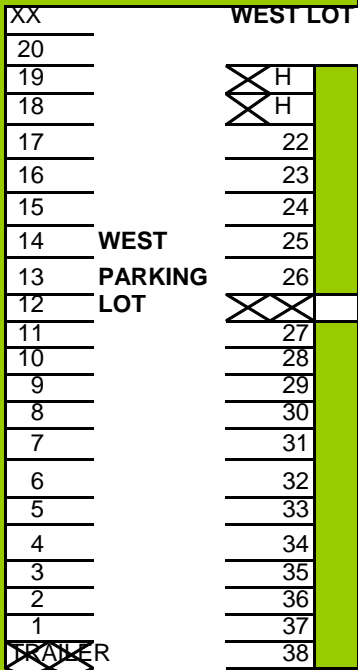

(Map Not Drawn to Scale)

PIUS  
PARKING  
LOT

N

PIUS  
PARKING  
LOT

# 2018/2019 Student Parking

E  
L  
D  
N  
D  
R

(Crosswalk)

A STREET

Un-numbered Spots CHURCH PARKING

14	13	12	11	10	9	8	7	6	5	4	3	2	1
N	N	N	N	N	N	N	N	N	N	N	N	N	N

EAST PARKING LOT

14	13	12	11	10	9	8	7	6	5	4	3	2	1
S	S	S	S	S	S	S	S	S	S	S	S	S	S

CHURCH PARKING

Un-numbered Spots

14	13	12	11	10	9	8	7	6	5	4	3	2	1
S	S	S	S	S	S	S	S	S	S	S	S	S	S

C  
R  
E  
S  
T  
L  
I  
N  
E  
D  
R

MAP NOT DRAWN TO SCALE

Church Office Hours: 9am - 1pm Mon. - Fri.  
To Visit Office, Use South Circle Door from West Parking Lot

MAP NOT DRAWN TO SCALE

First Choice: Lot: \_\_\_\_\_ Spot: \_\_\_\_\_  
 Second Choice: Lot: \_\_\_\_\_ Spot: \_\_\_\_\_  
 Third Choice: Lot: \_\_\_\_\_ Spot: \_\_\_\_\_