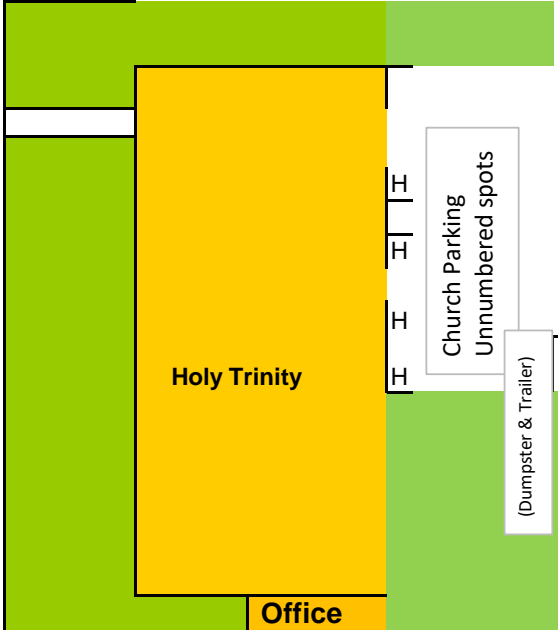

Pius X

(Map Not Drawn to Scale)

2019/2020 Student Parking

(Crosswalk)

x

A STREET

A STREET

C
R
E
S
T
L
I
N
E

XX	WEST LOT
20	
19	H
18	H
17	H
16	H
15	24
14	25
13	26
12	WEST PARKING LOT
11	27
10	28
9	29
8	30
7	31
6	32
5	33
4	34
3	35
2	36
1	37
snow	38

Holy Trinity

Office

Church Parking
Unnumbered spots

Church Parking
Unnumbered spots